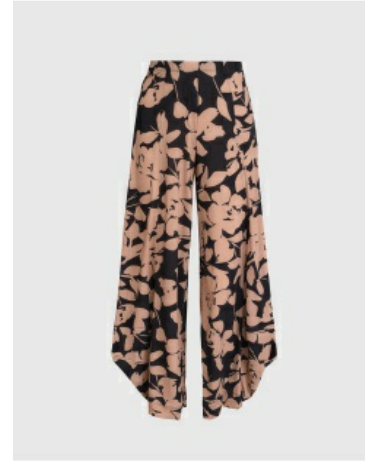

PANTS

Style #: SP520F
Season: spring 2022
M.S.R.P.: $205.00
Sizes: 0 - 8
Color: floral