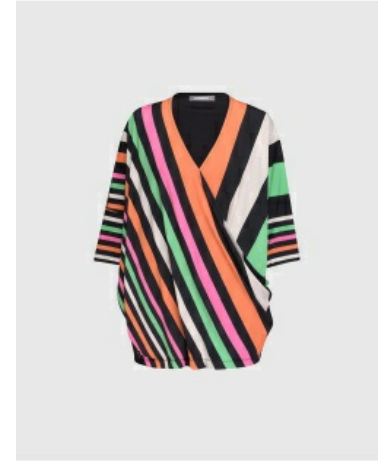

TOP

Style #: ST436R
Season: spring 2022
M.S.R.P.: $195.00
Sizes: XS - XL
Color: rainbow