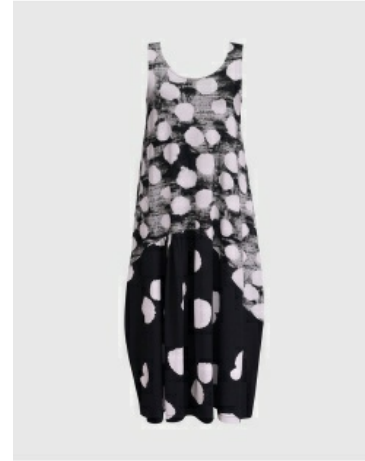

DRESS
Style #: SD337B
Season: spring 2022
M.S.R.P.: $260.00
Sizes: 0 - 8
Color: black