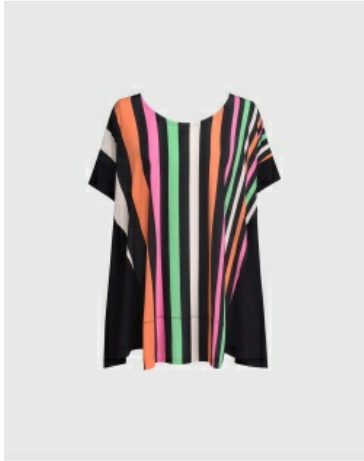

TOP

Style #: ST434R
Season: spring 2022
M.S.R.P.: $190.00
Sizes: XS - XL
Color: rainbow