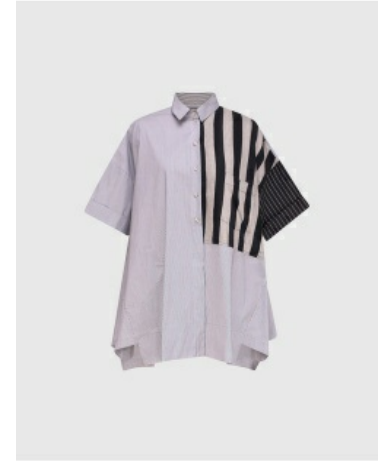

Style #: ST408W  
Season: spring 2022  
M.S.R.P.: \$185.00  
Sizes: 0 - 8  
Color: white

**TOP**

Style #: ST409F  
Season: spring 2022  
M.S.R.P.: \$185.00  
Sizes: XS - XL  
Color: fog

**TOP**

Style #: ST410S  
Season: spring 2022  
M.S.R.P.: \$255.00  
Sizes: 0 - 8  
Color: stripes