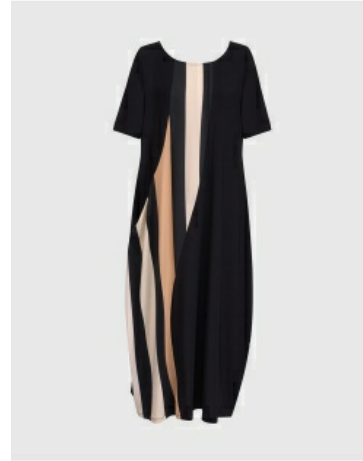

DRESS
Style #: SD332R
Season: spring 2022
M.S.R.P.: $222.50
Sizes: XS - XL
Color: rainbow

DRESS

Style #: SD334S
Season: spring 2022
M.S.R.P.: $222.50
Sizes: 0 - 8
Color: sunrise