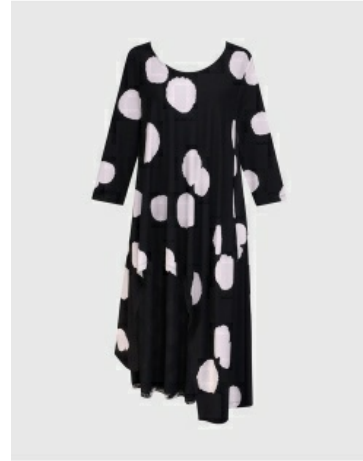

Style #: ST436S  
Season: spring 2022  
M.S.R.P.: \$195.00  
Sizes: XS - XL  
Color: sunrise

**TOP**

Style #: ST437R  
Season: spring 2022  
M.S.R.P.: \$180.00  
Sizes: XS - XL  
Color: rainbow

**TOP**

Style #: ST437S  
Season: spring 2022  
M.S.R.P.: \$180.00  
Sizes: XS - XL  
Color: sunrise