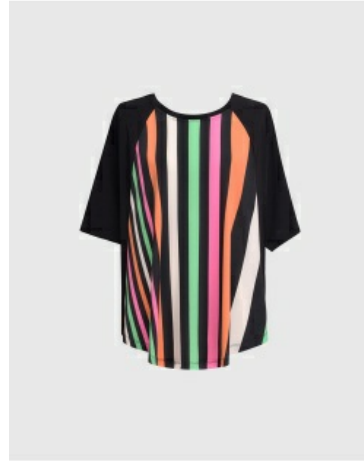

TOP

Style #: ST435R
Season: spring 2022
M.S.R.P.: $172.50
Sizes: XS - XL
Color: rainbow