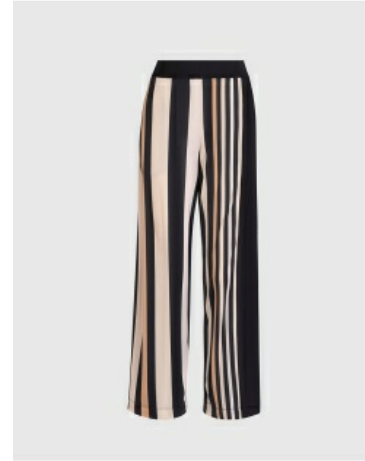

PANTS

Style #: SP513S
Season: spring 2022
M.S.R.P.: $190.00
Sizes: 0 - 8
Color: sunrise