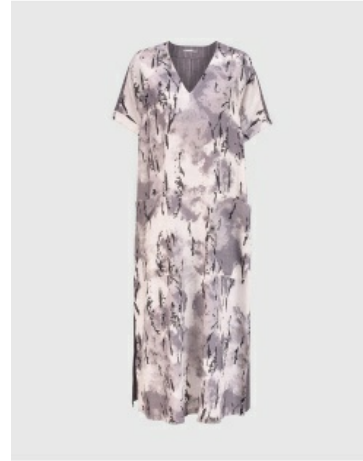

DRESS
Style #: SD302M
Season: spring 2022
M.S.R.P.: $295.00
Sizes: XS - XL
Color: multi