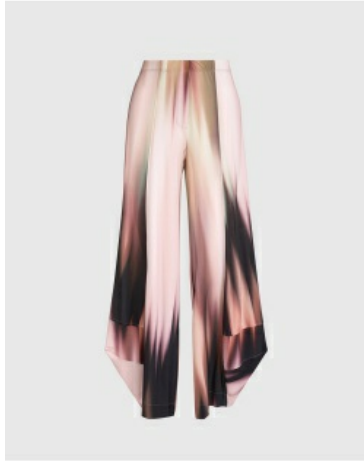

PANTS

Style #: SP509P
Season: spring 2022
M.S.R.P.: $205.00
Sizes: 0 - 8
Color: plume