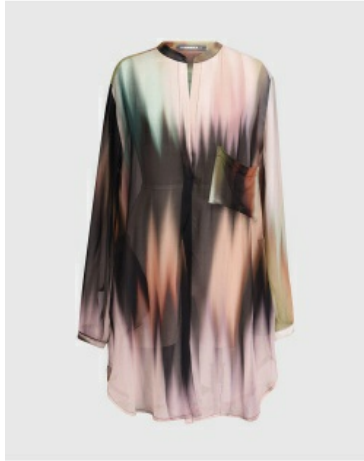

TOP

Style #: ST419P
Season: spring 2022
M.S.R.P.: $255.00
Sizes: XS - XL
Color: plume