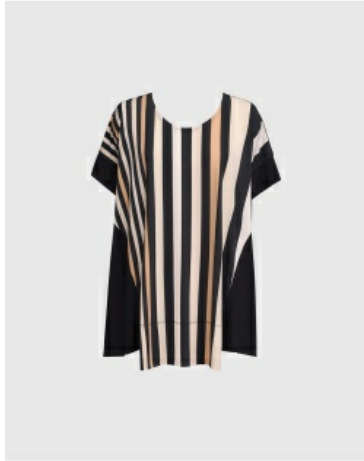

TOP

Style #: ST434S
Season: spring 2022
M.S.R.P.: $190.00
Sizes: XS - XL
Color: sunrise