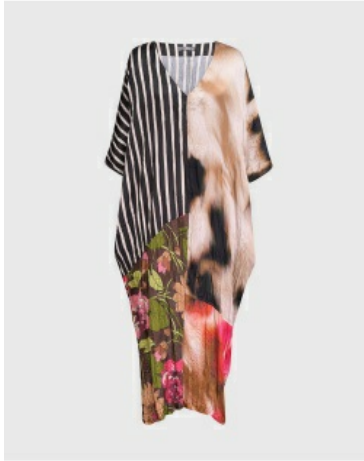

DRESS
Style #: SD313A
Season: spring 2022
M.S.R.P.: $347.50
Sizes: XS - XL
Color: aquamarine